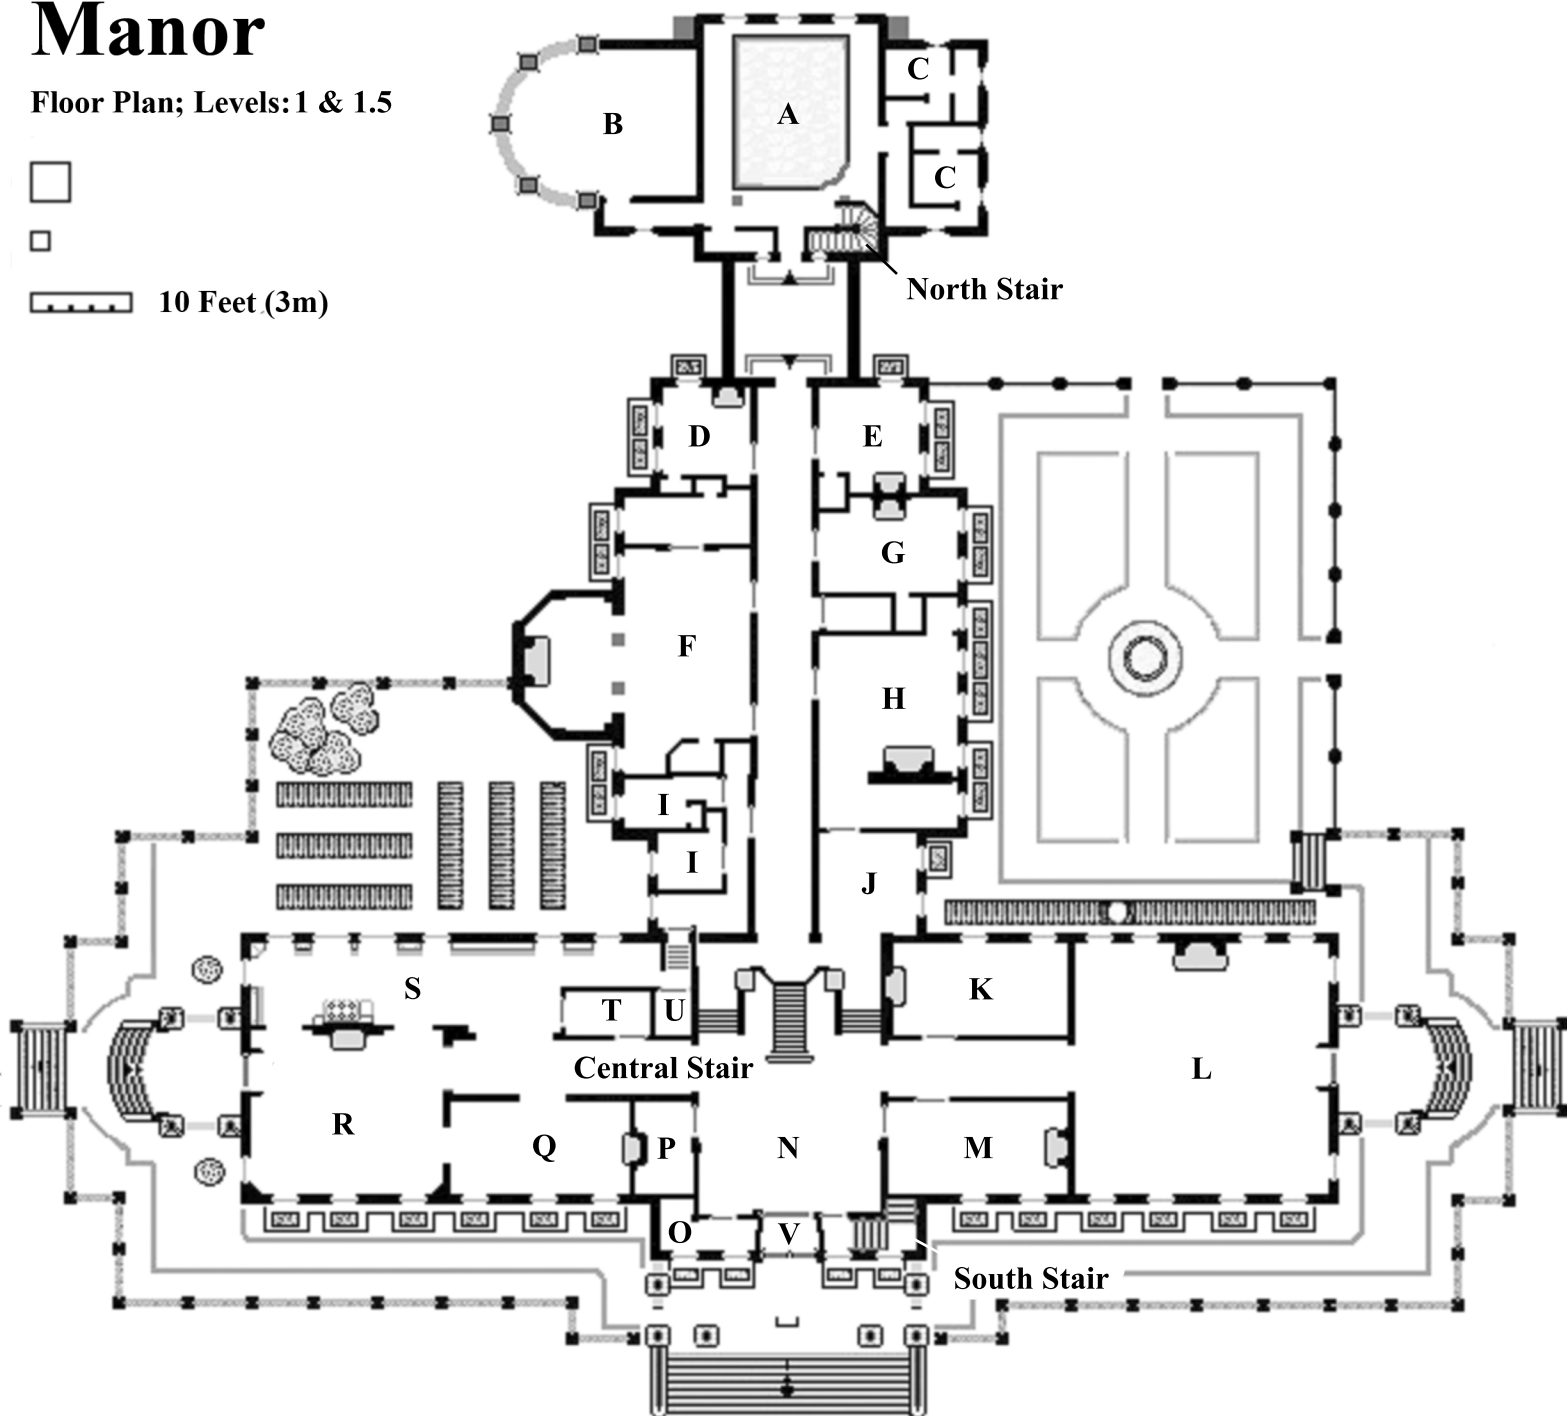

# Blackmoor Manor

Floor Plan; Levels: 1 & 1.5

# Blackmoor Manor

Floor Plan; Levels: 2 & 2.5

 10 Feet (3m)